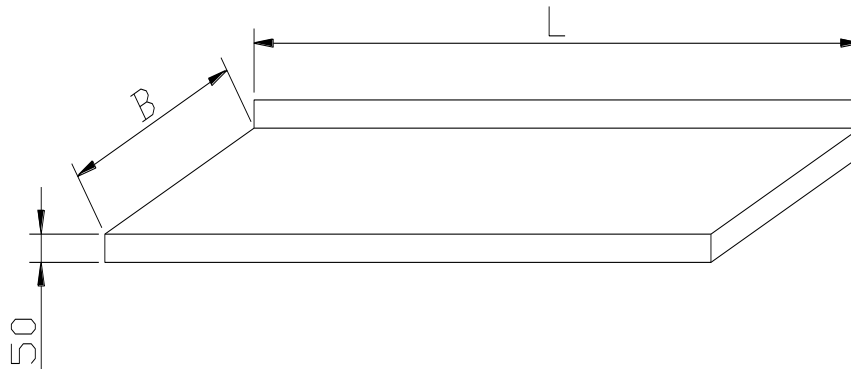

KH-510 Arbeitsplatte Materialstärke 1,0mm

L [mm]	B = 600		B = 700		B = 800	
	Art.-Nr.	Preis [€]	Art.-Nr.	Preis [€]	Art.-Nr.	Preis [€]
400	KH-510.604		KH-510.704		KH-510.804	
500	KH-510.605		KH-510.705		KH-510.805	
600	KH-510.606		KH-510.706		KH-510.806	
700	KH-510.607		KH-510.707		KH-510.807	
800	KH-510.608		KH-510.708		KH-510.808	
900	KH-510.609		KH-510.709		KH-510.809	
1000	KH-510.610		KH-510.710		KH-510.810	
1100	KH-510.611		KH-510.711		KH-510.811	
1200	KH-510.612		KH-510.712		KH-510.812	
1300	KH-510.613		KH-510.713		KH-510.813	
1400	KH-510.614		KH-510.714		KH-510.814	
1500	KH-510.615		KH-510.715		KH-510.815	
1600	KH-510.616		KH-510.716		KH-510.816	
1700	KH-510.617		KH-510.717		KH-510.817	
1800	KH-510.618		KH-510.718		KH-510.818	
1900	KH-510.619		KH-510.719		KH-510.819	
2000	KH-510.620		KH-510.720		KH-510.820	
2100	KH-510.621		KH-510.721		KH-510.821	
2200	KH-510.622		KH-510.722		KH-510.822	
2300	KH-510.623		KH-510.723		KH-510.823	
2400	KH-510.624		KH-510.724		KH-510.824	
2500	KH-510.625		KH-510.725		KH-510.825	
2600	KH-510.626		KH-510.726		KH-510.826	
2700	KH-510.627		KH-510.727		KH-510.827	
2800	KH-510.628		KH-510.728		KH-510.828