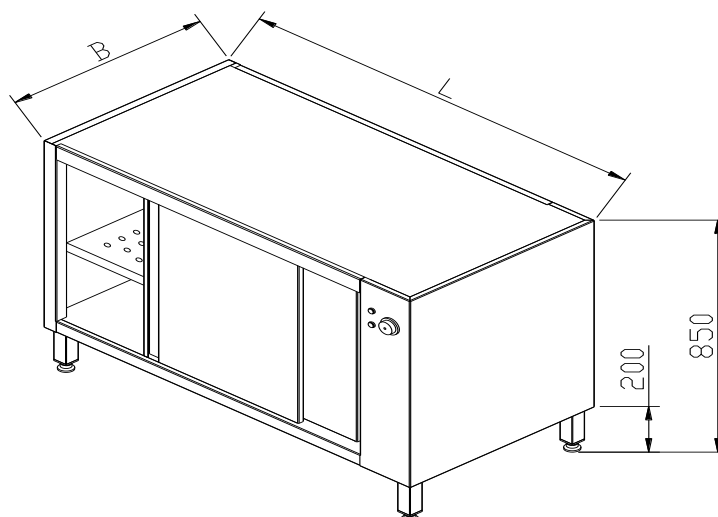

KH-403 Durchreichewärmeschrank mit Schiebetüren nicht isol. Ausf.

B=540						
Standard Version			H1 Version		H2 Version	
L [mm]	Art.-Nr.	Preis [€]	Art.-Nr.	Preis [€]	Art.-Nr.	Preis [€]
1000	KH-403.510		KH1-403.510		KH2-403.510	
1100	KH-403.511		KH1-403.511		KH2-403.511	
1200	KH-403.512		KH1-403.512		KH2-403.512	
1300	KH-403.513		KH1-403.513		KH2-403.513	
1400	KH-403.514		KH1-403.514		KH2-403.514	
1500	KH-403.515		KH1-403.515		KH2-403.515	
1600	KH-403.516		KH1-403.516		KH2-403.516	
1700	KH-403.517		KH1-403.517		KH2-403.517	
1800	KH-403.518		KH1-403.518		KH2-403.518	
1900	KH-403.519		KH1-403.519		KH2-403.519	
2000	KH-403.520		KH1-403.520		KH2-403.520	

B=640						
Standard Version			H1 Version		H2 Version	
L [mm]	Art.-Nr.	Preis [€]	Art.-Nr.	Preis [€]	Art.-Nr.	Preis [€]
1000	KH-403.610		KH1-403.610		KH2-403.610	
1100	KH-403.611		KH1-403.611		KH2-403.611	
1200	KH-403.612		KH1-403.612		KH2-403.612	
1300	KH-403.613		KH1-403.613		KH2-403.613	
1400	KH-403.614		KH1-403.614		KH2-403.614	
1500	KH-403.615		KH1-403.615		KH2-403.615	
1600	KH-403.616		KH1-403.616		KH2-403.616	
1700	KH-403.617		KH1-403.617		KH2-403.617	
1800	KH-403.618		KH1-403.618		KH2-403.618	
1900	KH-403.619		KH1-403.619		KH2-403.619	
2000	KH-403.620		KH1-403.620		KH2-403.620