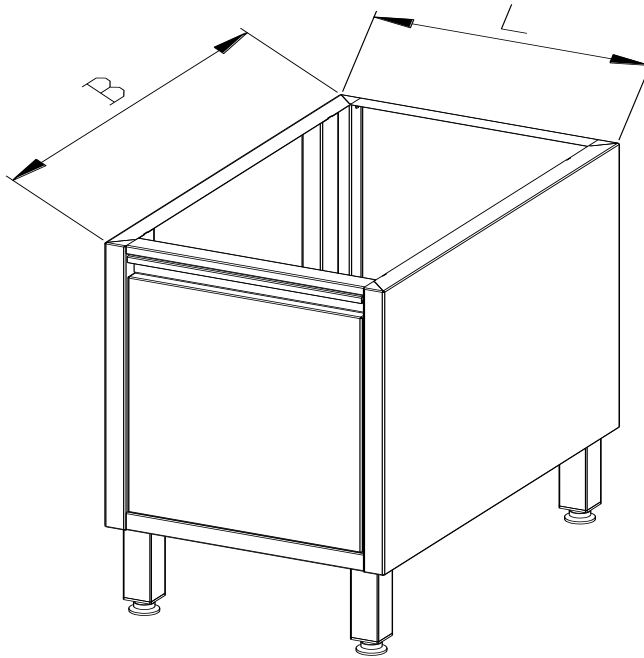

KH-328 Abfallkipper

B=540						
Standard Version			H1 Version		H2 Version	
L [mm]	Art.-Nr.	Preis [€]	Art.-Nr.	Preis [€]	Art.-Nr.	Preis [€]
400	KH-328.504		KH1-328.504		KH2-328.504	
500	KH-328.505		KH1-328.505		KH2-328.505	

B=640						
Standard Version			H1 Version		H2 Version	
L [mm]	Art.-Nr.	Preis [€]	Art.-Nr.	Preis [€]	Art.-Nr.	Preis [€]
400	KH-328.604		KH1-328.604		KH2-328.604	
500	KH-328.605		KH1-328.605		KH2-328.605	

B=740						
Standard Version			H1 Version		H2 Version	
L [mm]	Art.-Nr.	Preis [€]	Art.-Nr.	Preis [€]	Art.-Nr.	Preis [€]
400	KH-328.704		KH1-328.704		KH2-328.704	
500	KH-328.705		KH1-328.705		KH2-328.705