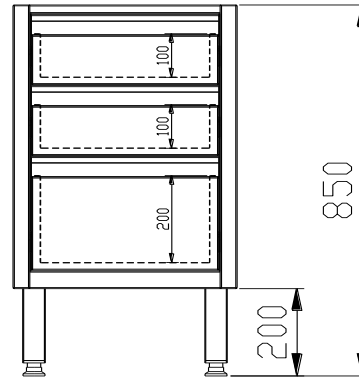

KH-324 Schubladenblock

B=540						
Standard Version		H1 Version		H2 Version		
L [mm]	Art.-Nr.	Preis [€]	Art.-Nr.	Preis [€]	Art.-Nr.	Preis [€]
400	KH-324.504		KH1-324.504		KH2-324.504	
500	KH-324.505		KH1-324.505		KH2-324.505	
600	KH-324.506		KH1-324.506		KH2-324.506	
725	KH-324.507		KH1-324.507		KH2-324.507	

B=640						
Standard Version		H1 Version		H2 Version		
L [mm]	Art.-Nr.	Preis [€]	Art.-Nr.	Preis [€]	Art.-Nr.	Preis [€]
400	KH-324.604		KH1-324.604		KH2-324.604	
500	KH-324.605		KH1-324.605		KH2-324.605	
600	KH-324.606		KH1-324.606		KH2-324.606	
725	KH-324.607		KH1-324.607		KH2-324.607	

B=740						
Standard Version		H1 Version		H2 Version		
L [mm]	Art.-Nr.	Preis [€]	Art.-Nr.	Preis [€]	Art.-Nr.	Preis [€]
400	KH-324.704		KH1-324.704		KH2-324.704	
500	KH-324.705		KH1-324.705		KH2-324.705	
600	KH-324.706		KH1-324.706		KH2-324.706	
725	KH-324.707		KH1-324.707		KH2-324.707