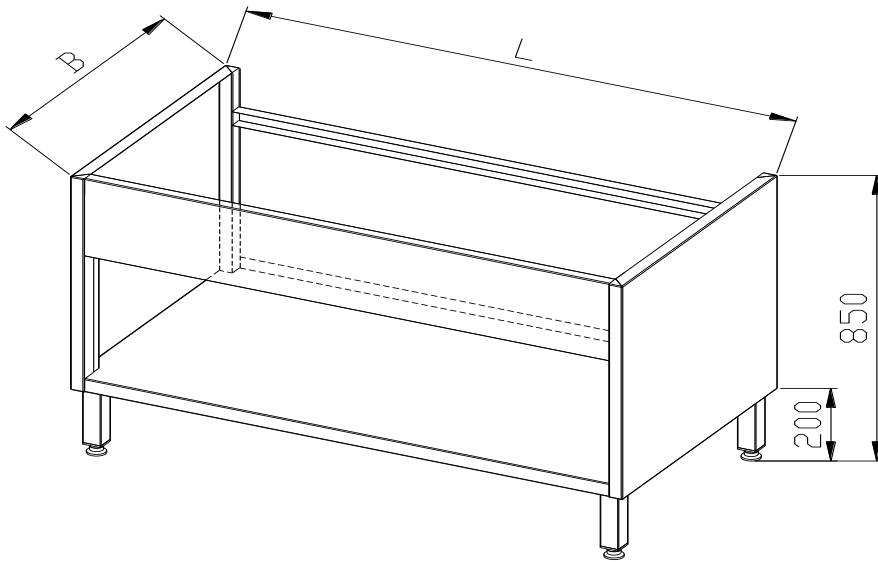

KH-313 Spülenunterschrank vorne offen mit Beckenblende

	B=540		B=640		B=740	
	Standard Version		Standard Version		Standard Version	
L [mm]	Art.-Nr.	Preis [€]	Art.-Nr.	Preis [€]	Art.-Nr.	Preis [€]
500	KH-313.505		KH-313.605		KH-313.705	
600	KH-313.506		KH-313.606		KH-313.706	
700	KH-313.507		KH-313.607		KH-313.707	
800	KH-313.508		KH-313.608		KH-313.708	
900	KH-313.509		KH-313.609		KH-313.709	
1000	KH-313.510		KH-313.610		KH-313.710	
1100	KH-313.511		KH-313.611		KH-313.711	
1200	KH-313.512		KH-313.612		KH-313.712	
1300	KH-313.513		KH-313.613		KH-313.713	
1400	KH-313.514		KH-313.614		KH-313.714	
1500	KH-313.515		KH-313.615		KH-313.715	
1600	KH-313.516		KH-313.616		KH-313.716	
1700	KH-313.517		KH-313.617		KH-313.717	
1800	KH-313.518		KH-313.618		KH-313.718	
1900	KH-313.519		KH-313.619		KH-313.719	
2000	KH-313.520		KH-313.620		KH-313.720