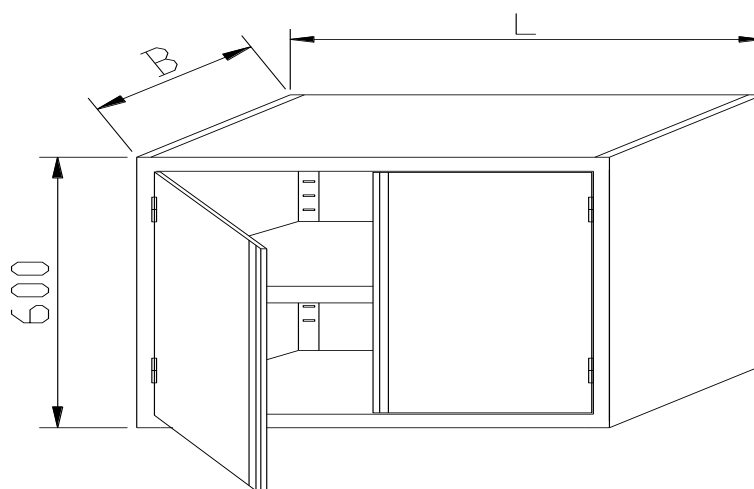

KH-343 Wandhängeschrank mit Flügeltüren

B=300						
Standard Version			H1 Version		H2 Version	
L [mm]	Art.-Nr.	Preis [€]	Art.-Nr. 2	Preis [€]3	Art.-Nr. 4	Preis [€]5
400	KH-343.304		KH1-343.304		KH2-343.304	
500	KH-343.305		KH1-343.305		KH2-343.305	
600	KH-343.306		KH1-343.306		KH2-343.306	
700	KH-343.307		KH1-343.307		KH2-343.307	
800	KH-343.308		KH1-343.308		KH2-343.308	
900	KH-343.309		KH1-343.309		KH2-343.309	
1000	KH-343.310		KH1-343.310		KH2-343.310	
1100	KH-343.311		KH1-343.311		KH2-343.311	
1200	KH-343.312		KH1-343.312		KH2-343.312	

B=400						
Standard Version			H1 Version		H2 Version	
L [mm]	Art.-Nr.	Preis [€]	Art.-Nr. 2	Preis [€]3	Art.-Nr. 4	Preis [€]5
400	KH-343.404		KH1-343.404		KH2-343.404	
500	KH-343.405		KH1-343.405		KH2-343.405	
600	KH-343.406		KH1-343.406		KH2-343.406	
700	KH-343.407		KH1-343.407		KH2-343.407	
800	KH-343.408		KH1-343.408		KH2-343.408	
900	KH-343.409		KH1-343.409		KH2-343.409	
1000	KH-343.410		KH1-343.410		KH2-343.410	
1100	KH-343.411		KH1-343.411		KH2-343.411	
1200	KH-343.412		KH1-343.412		KH2-343.412