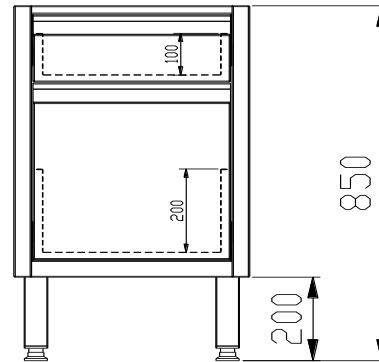

KH-322 Schubladenblock

B=540						
Standard Version			H1 Version		H2 Version	
L [mm]	Art.-Nr.	Preis [€]	Art.-Nr.	Preis [€]	Art.-Nr.	Preis [€]
400	KH-322.504		KH1-322.504		KH2-322.504	
500	KH-322.505		KH1-322.505		KH2-322.505	
600	KH-322.506		KH1-322.506		KH2-322.506	
725	KH-322.507		KH1-322.507		KH2-322.507	

B=640						
Standard Version			H1 Version		H2 Version	
L [mm]	Art.-Nr.	Preis [€]	Art.-Nr.	Preis [€]	Art.-Nr.	Preis [€]
400	KH-322.604		KH1-322.604		KH2-322.604	
500	KH-322.605		KH1-322.605		KH2-322.605	
600	KH-322.606		KH1-322.606		KH2-322.606	
725	KH-322.607		KH1-322.607		KH2-322.607	

B=740						
Standard Version			H1 Version		H2 Version	
L [mm]	Art.-Nr.	Preis [€]	Art.-Nr.	Preis [€]	Art.-Nr.	Preis [€]
400	KH-322.704		KH1-322.704		KH2-322.704	
500	KH-322.705		KH1-322.705		KH2-322.705	
600	KH-322.706		KH1-322.706		KH2-322.706	
725	KH-322.707		KH1-322.707		KH2-322.707