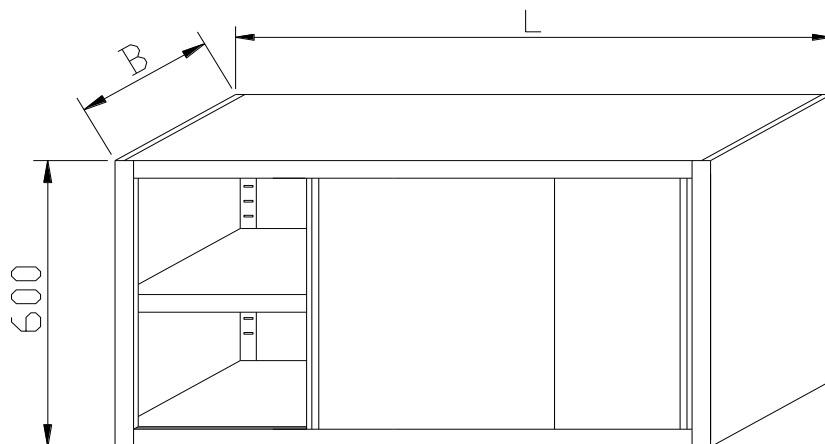

KH-342 Wandhängeschrank mit Schiebetüren

B=300						
Standard Version		H1 Version		H2 Version		
L [mm]	Art.-Nr.	Preis [€]	Art.-Nr.	Preis [€]	Art.-Nr.	Preis [€]
800	KH-342.308		KH1-342.308		KH2-342.308	
900	KH-342.309		KH1-342.309		KH2-342.309	
1000	KH-342.310		KH1-342.310		KH2-342.310	
1100	KH-342.311		KH1-342.311		KH2-342.311	
1200	KH-342.312		KH1-342.312		KH2-342.312	
1300	KH-342.313		KH1-342.313		KH2-342.313	
1400	KH-342.314		KH1-342.314		KH2-342.314	
1500	KH-342.315		KH1-342.315		KH2-342.315	
1600	KH-342.316		KH1-342.316		KH2-342.316	
1700	KH-342.317		KH1-342.317		KH2-342.317	
1800	KH-342.318		KH1-342.318		KH2-342.318	
1900	KH-342.319		KH1-342.319		KH2-342.319	
2000	KH-342.320		KH1-342.320		KH2-342.320	

B=400						
Standard Version		H1 Version		H2 Version		
L [mm]	Art.-Nr.	Preis [€]	Art.-Nr.	Preis [€]	Art.-Nr.	Preis [€]
800	KH-342.408		KH1-342.408		KH2-342.408	
900	KH-342.409		KH1-342.409		KH2-342.409	
1000	KH-342.410		KH1-342.410		KH2-342.410	
1100	KH-342.411		KH1-342.411		KH2-342.411	
1200	KH-342.412		KH1-342.412		KH2-342.412	
1300	KH-342.413		KH1-342.413		KH2-342.413	
1400	KH-342.414		KH1-342.414		KH2-342.414	
1500	KH-342.415		KH1-342.415		KH2-342.415	
1600	KH-342.416		KH1-342.416		KH2-342.416	
1700	KH-342.417		KH1-342.417		KH2-342.417	
1800	KH-342.418		KH1-342.418		KH2-342.418	
1900	KH-342.419		KH1-342.419		KH2-342.419	
2000	KH-342.420		KH1-342.420		KH2-342.420