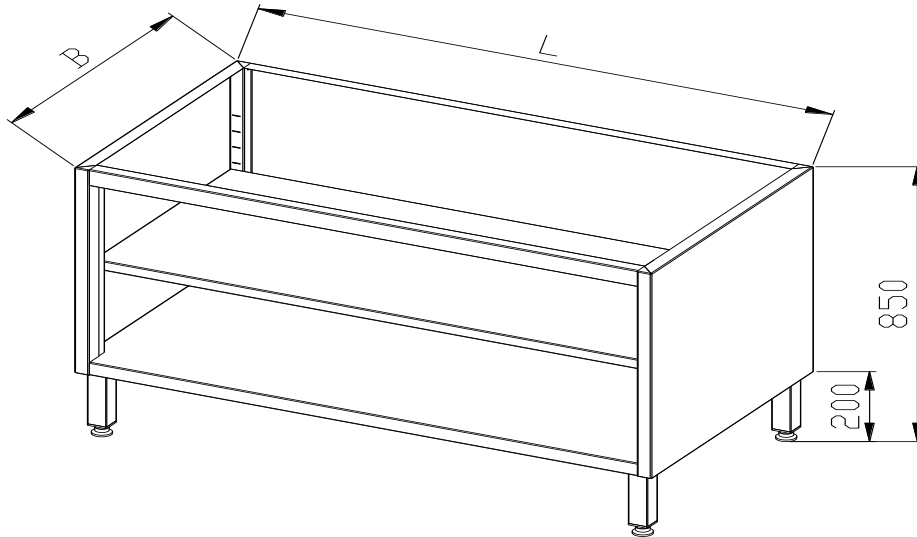

KH-301 Arbeitsschrank vorne offen mit Zwischenboden

B=540						
Standard Version			H1 Version		H2 Version	
L [mm]	Art.-Nr.	Preis [€]	Art.-Nr.	Preis [€]	Art.-Nr.	Preis [€]
400	KH-301.504		KH1-301.504		KH2-301.504	
500	KH-301.505		KH1-301.505		KH2-301.505	
600	KH-301.506		KH1-301.506		KH2-301.506	
700	KH-301.507		KH1-301.507		KH2-301.507	
800	KH-301.508		KH1-301.508		KH2-301.508	
900	KH-301.509		KH1-301.509		KH2-301.509	
1000	KH-301.510		KH1-301.510		KH2-301.510	
1100	KH-301.511		KH1-301.511		KH2-301.511	
1200	KH-301.512		KH1-301.512		KH2-301.512	
1300	KH-301.513		KH1-301.513		KH2-301.513	
1400	KH-301.514		KH1-301.514		KH2-301.514	
1500	KH-301.515		KH1-301.515		KH2-301.515	
1600	KH-301.516		KH1-301.516		KH2-301.516	
1700	KH-301.517		KH1-301.517		KH2-301.517	
1800	KH-301.518		KH1-301.518		KH2-301.518	
1900	KH-301.519		KH1-301.519		KH2-301.519	
2000	KH-301.520		KH1-301.520		KH2-301.520