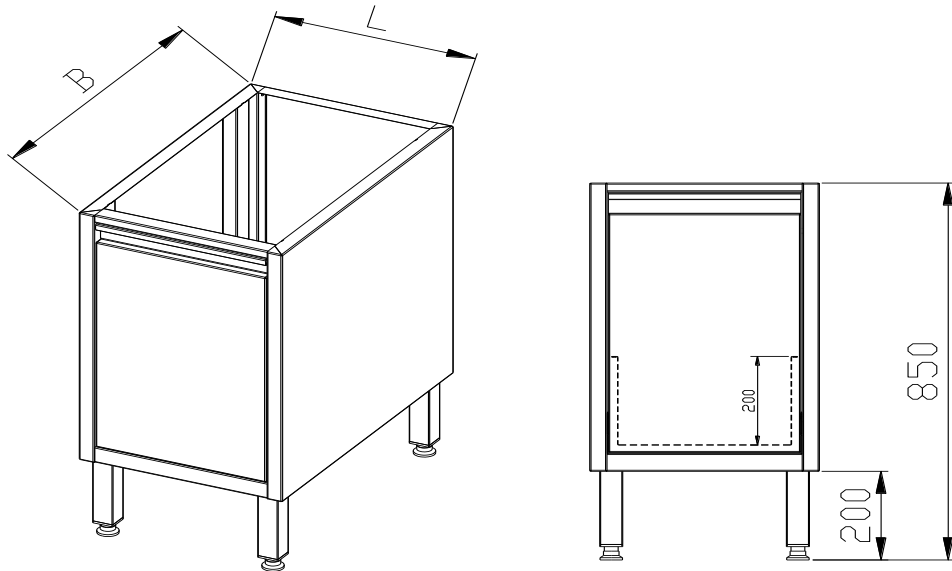

KH-321 Schubladenblock

B=540						
Standard Version			H1 Version		H2 Version	
L [mm]	Art.-Nr.	Preis [€]	Art.-Nr.	Preis [€]	Art.-Nr.	Preis [€].
400	KH-321.504		KH1-321.504		KH2-321.504	
500	KH-321.505		KH1-321.505		KH2-321.505	
600	KH-321.506		KH1-321.506		KH2-321.506	
725	KH-321.507		KH1-321.507		KH2-321.507	

B=640						
Standard Version			H1 Version		H2 Version	
L [mm]	Art.-Nr.	Preis [€]	Art.-Nr. 2	Preis [€]3	Art.-Nr. 4	Preis [€]5
400	KH-321.604		KH1-321.604		KH2-321.604	
500	KH-321.605		KH1-321.605		KH2-321.605	
600	KH-321.606		KH1-321.606		KH2-321.606	
725	KH-321.607		KH1-321.607		KH2-321.607	

B=740						
Standard Version			H1 Version		H2 Version	
L [mm]	Art.-Nr.	Preis [€]	Art.-Nr. 2	Preis [€]3	Art.-Nr. 4	Preis [€]5
400	KH-321.704		KH1-321.704		KH2-321.704	
500	KH-321.705		KH1-321.705		KH2-321.705	
600	KH-321.706		KH1-321.706		KH2-321.706	
725	KH-321.707		KH1-321.707		KH2-321.707