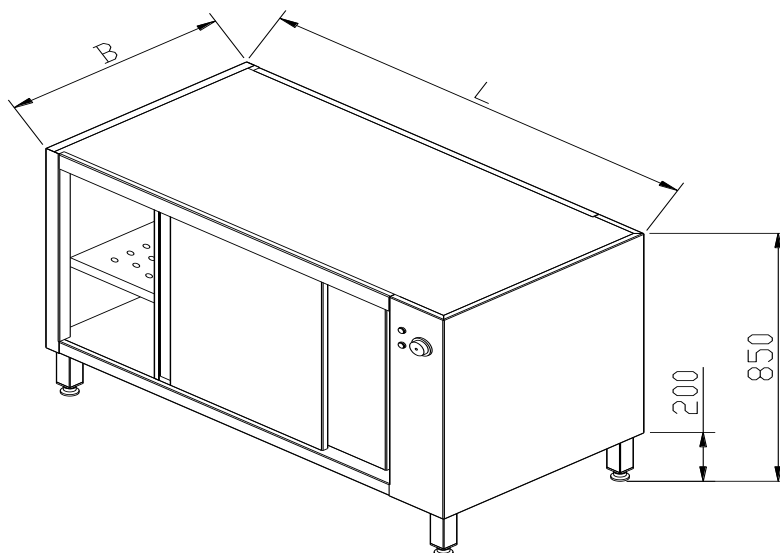

KH-404 Durchreichewärmeschrank mit Schiebetüren iso. Ausf.

B=540						
Standard Version			H1 Version		H2 Version	
L [mm]	Art.-Nr.	Preis [€]	Art.-Nr.	Preis [€]	Art.-Nr.	Preis [€]
1000	KH-404.510		KH1-404.510		KH2-404.510	
1100	KH-404.511		KH1-404.511		KH2-404.511	
1200	KH-404.512		KH1-404.512		KH2-404.512	
1300	KH-404.513		KH1-404.513		KH2-404.513	
1400	KH-404.514		KH1-404.514		KH2-404.514	
1500	KH-404.515		KH1-404.515		KH2-404.515	
1600	KH-404.516		KH1-404.516		KH2-404.516	
1700	KH-404.517		KH1-404.517		KH2-404.517	
1800	KH-404.518		KH1-404.518		KH2-404.518	
1900	KH-404.519		KH1-404.519		KH2-404.519	
2000	KH-404.520		KH1-404.520		KH2-404.520	

B=640						
Standard Version			H1 Version		H2 Version	
L [mm]	Art.-Nr.	Preis [€]	Art.-Nr.	Preis [€]	Art.-Nr.	Preis [€]
1000	KH-404.610		KH1-404.610		KH2-404.610	
1100	KH-404.611		KH1-404.611		KH2-404.611	
1200	KH-404.612		KH1-404.612		KH2-404.612	
1300	KH-404.613		KH1-404.613		KH2-404.613	
1400	KH-404.614		KH1-404.614		KH2-404.614	
1500	KH-404.615		KH1-404.615		KH2-404.615	
1600	KH-404.616		KH1-404.616		KH2-404.616	
1700	KH-404.617		KH1-404.617		KH2-404.617	
1800	KH-404.618		KH1-404.618		KH2-404.618	
1900	KH-404.619		KH1-404.619		KH2-404.619	
2000	KH-404.620		KH1-404.620		KH2-404.620