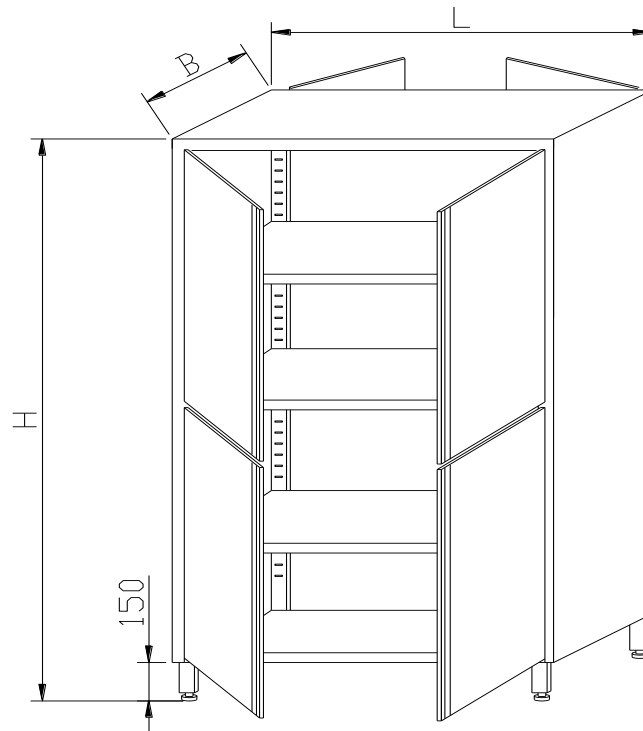

KH-610 Durchreichehochschrank mit geteilten Flügeltüren

		B=600					
		Standard Version		H1 Version		H2 Version	
L [mm]	H [mm]	Art.-Nr.	Preis [€]	Art.-Nr.	Preis [€]	Art.-Nr.	Preis [€]
800	1800	KH-610.601		KH1-610.601		KH2-610.601	
1000	1800	KH-610.602		KH1-610.602		KH2-610.602	
1200	1800	KH-610.603		KH1-610.603		KH2-610.603	

800	2000	KH-610.604		KH1-610.604		KH2-610.604	
1000	2000	KH-610.605		KH1-610.605		KH2-610.605	
1200	2000	KH-610.606		KH1-610.606		KH2-610.606	

		B=700					
		Standard Version		H1 Version		H2 Version	
L [mm]	H [mm]	Art.-Nr.	Preis [€]	Art.-Nr.	Preis [€]	Art.-Nr.	Preis [€]
800	1800	KH-610.701		KH1-610.701		KH2-610.701	
1000	1800	KH-610.702		KH1-610.702		KH2-610.702	
1200	1800	KH-610.703		KH1-610.703		KH2-610.703	

800	2000	KH-610.704		KH1-610.704		KH2-610.704	
1000	2000	KH-610.705		KH1-610.705		KH2-610.705	
1200	2000	KH-610.706		KH1-610.706		KH2-610.706